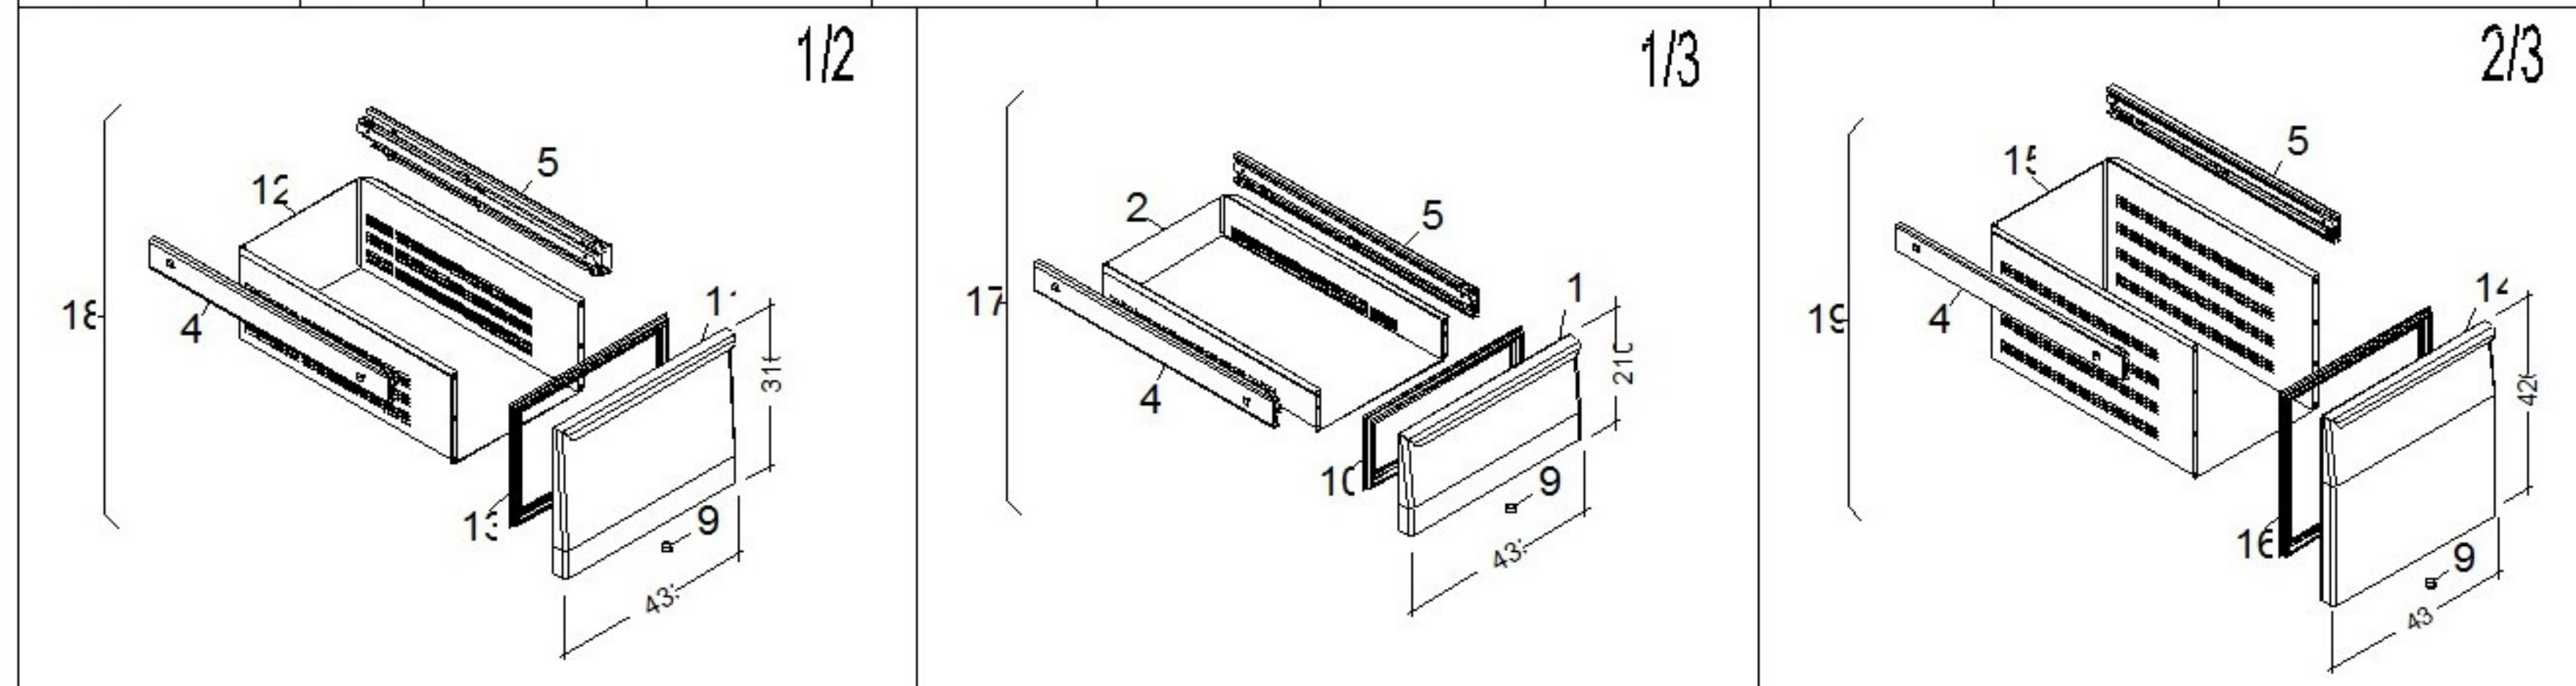

Modello Typ Model Modelle Modelo

		6BMAA 6BMAM BM1A 6BMAZ	6BMA2A 6BMA2M BM1A/2 6BMA2Z	6BMA11A 6BMA11M BM1A/11 6BMA11Z	6BMA3A 6BMA3M BM1A/3 6BMA3Z	6BMBA 6BMBA BM1B 6BMBZ	6BMB2A 6BMB2M BM1B/2 6BMB2Z	6BMB4A 6BMB4M BM1B/4 6BMB4Z	6BMB11A 6BMB11M BM1B/11 6BMB11Z	6BMB22A 6BMB22M BM1B/22 6BMB22Z	6BMB3A 6BMB3M BM1B/3 6BMB3Z
Num.cassetti	1/2	-	2	-	-	-	2	4	-	-	-
Schublad											
Drawers	1/3	-	-	1	3	-	-	-	1	2	3
Tiroirs											
Gabetas	2/3	-	-	1	-	-	-	-	1	2	-
		6BMCA 6BMCA BM1C 6BMCZ	6BMC2A 6BMC2M BM1C/2 6BMC2Z	6BMC4A 6BMC4M BM1C/4 6BMC4Z	6BMC6A 6BMC6M BM1C/6 6BMC6Z	6BMC11A 6BMC11M BM1C/11 6BMC11Z	6BMC22A 6BMC22M BM1C/22 6BMC22Z	6BMC33A 6BMC33M BM1C/33 6BMC33Z	6BMC3A 6BMC3M BM1C/3 6BMC3Z		
Num.cassetti	1/2	-	2	4	6	-	-	-	-		
Schublad											
Drawers	1/3	-	-	-	-	1	2	3	3		
Tiroirs											
Gabetas	2/3	-	-	-	-	1	2	3	-