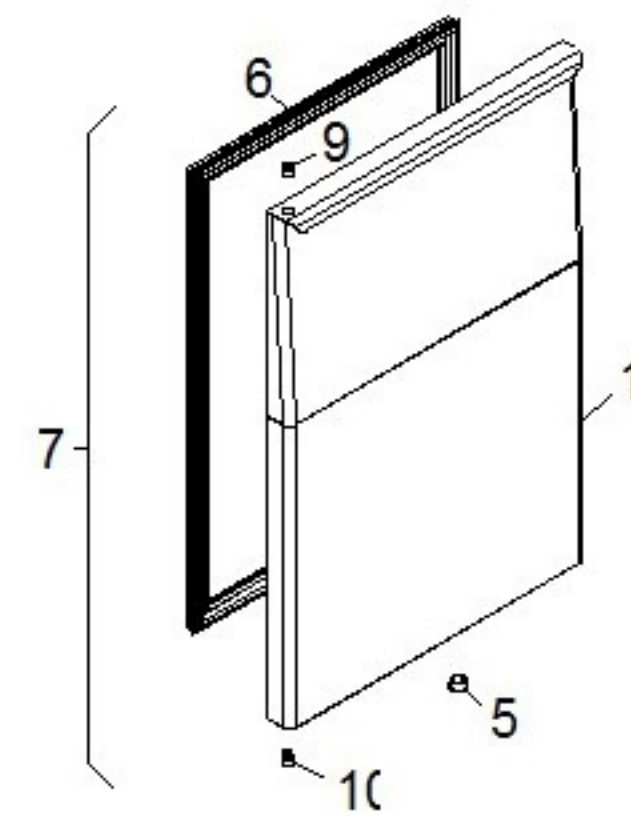

Modello Typ Model Modelle Modelo

		6BMAA 6BMAM BM1A 6BMAZ	6BMA2A 6BMA2M BM1A/2 6BMA2Z	6BMA11A 6BMA11M BM1A/11 6BMA11Z	6BMA3A 6BMA3M BM1A/3 6BMA3Z	6BMBA 6BMBM BM1B 6BMBZ	6BMB2A 6BMB2M BM1B/2 6BMB2Z	6BMB4A 6BMB4M BM1B/4 6BMB4Z	6BMB11A 6BMB11M BM1B/11 6BMB11Z	6BMB22A 6BMB22M BM1B/22 6BMB22Z
Porte Türen Doors Portes Puertas	DX	1	1	1	1	2	2	1	2	1
	SX	1	-	-	-	1	-	-	-	-
		6BMB3A 6BMB3M BM1B/3 6BMB3Z	6BMCA 6BMCAM BM1C 6BMCZ	6BMC2A 6BMC2M BM1C/2 6BMC2Z	6BMC4A 6BMC4M BM1C/4 6BMC4Z	6BMC6A 6BMC6M BM1C/6 6BMC6Z	6BMC11A 6BMC11M BM1C/11 6BMC11Z	6BMC22A 6BMC22M BM1C/22 6BMC22Z	6BMC33A 6BMC33M BM1C/33 6BMC33Z	6BMC3A 6BMC3M BM1C/3 6BMC3Z
Porte Türen Doors Portes Puertas	DX	2	3	3	2	1	3	2	1	3
	SX	-	1	-	-	-	-	-	-	-

SX